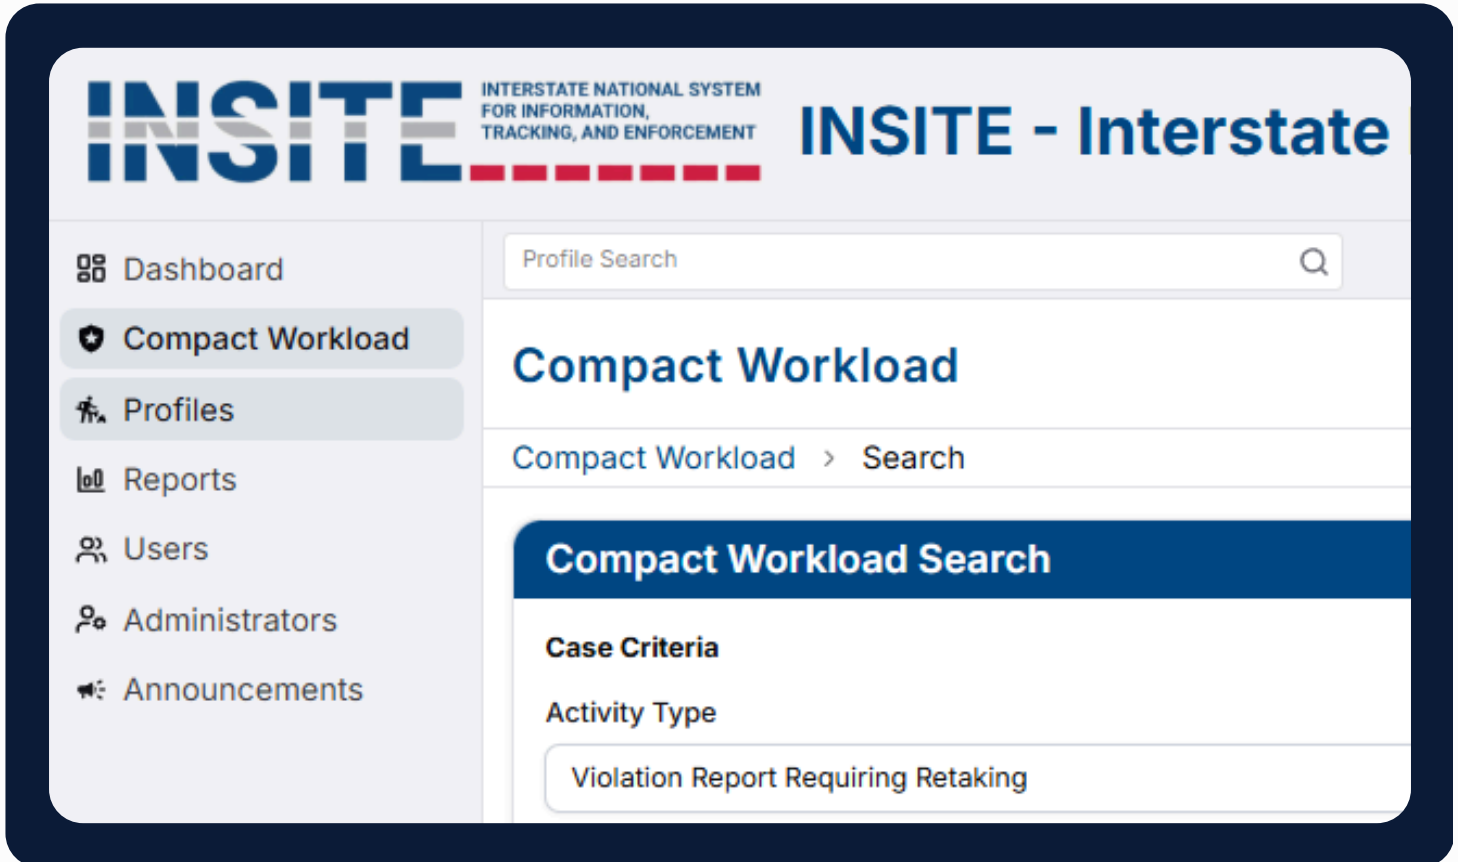

INSITE

INTERSTATE NATIONAL SYSTEM
FOR INFORMATION, TRACKING,
AND ENFORCEMENT

ONE SYSTEM. SIMPLER NAVIGATION. BETTER EXPERIENCE.

INSITE delivers faster navigation, smarter searches, and a clearer path to every task.

Updated Navigation & Profile Search

Navigation is modernized for faster access, with “Profile Search” now available on every screen.

Smarter, More Intuitive Search Results

Search results highlight key matches and adapt instantly to characters entered, making searches quick and relevant.